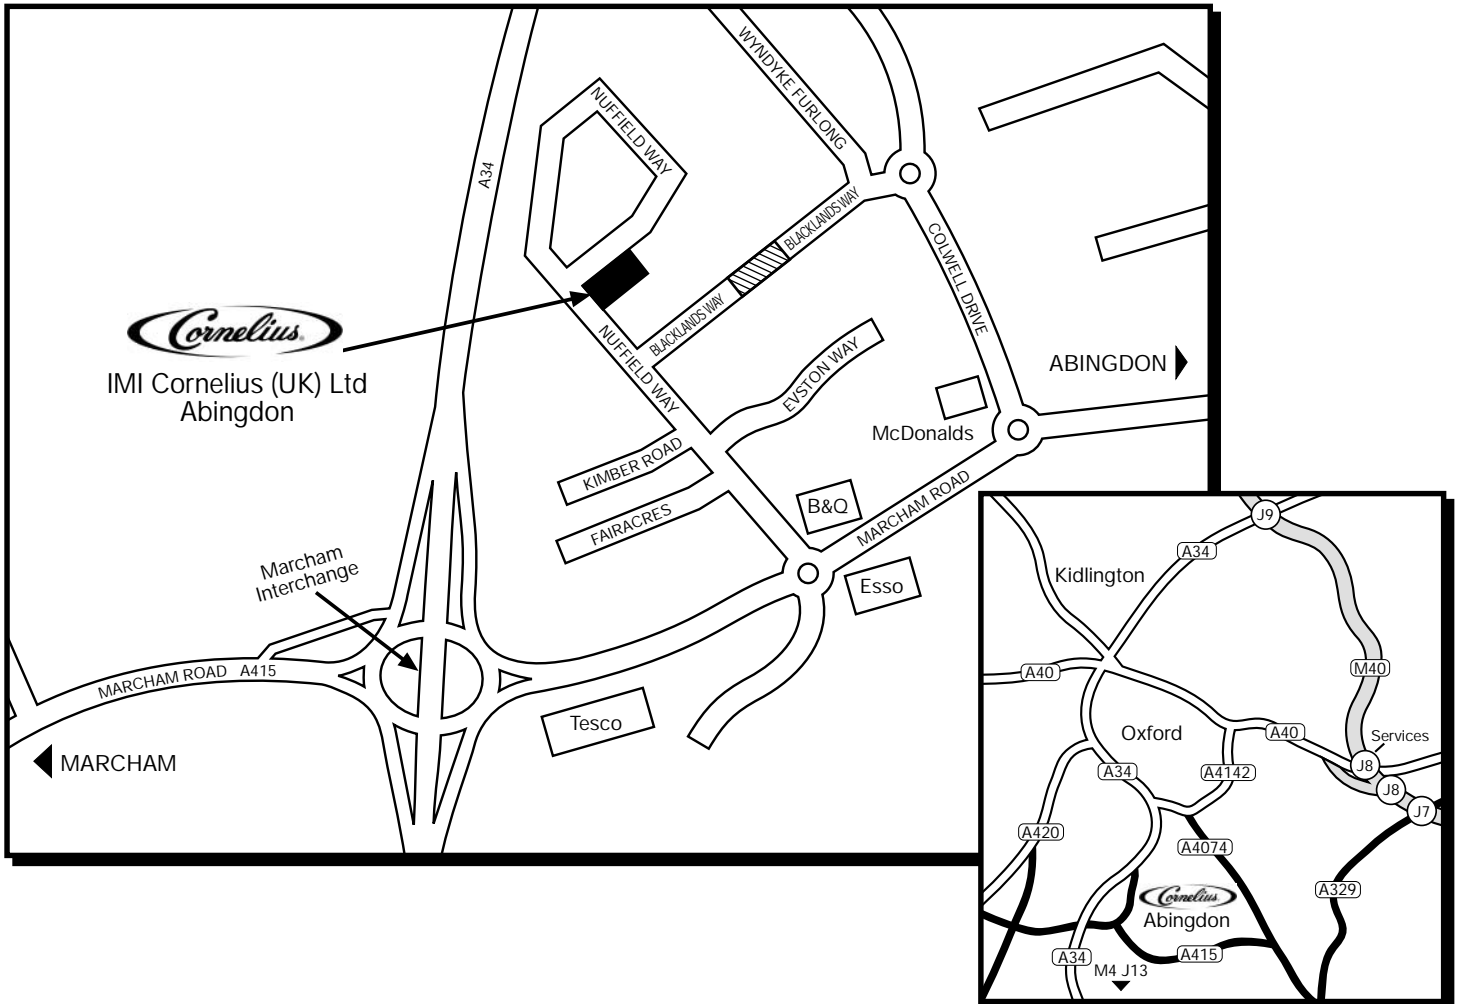

Abingdon

IMI CORNELIUS (UK) LTD
39-41 Nuffield Way
Abingdon, Oxfordshire
OX14 1AE
Tel: 01235 555123
Fax: 01235 555456

Map & Directions

From the North

M40 Junction 9 - A34 turnoff. Take the A34 towards Oxford. Continue past Oxford, heading towards Abingdon. Take the second Abingdon turnoff - marked A415 Abingdon Industrial Estates. Turn left from the slip road. You will see Tesco's on the right hand side. At the roundabout turn left into Nuffield Way. Cornelius Abingdon is towards the end of the road, on the right hand side.

From the South

As for From The North, using M40.

OR

M4 Junction 13, take the A34 towards Oxford. Take Abingdon turnoff - marked A415 Abingdon Industrial Estates. Turn left from the slip road. You will see Tesco's on the right hand side. At the roundabout turn left into Nuffield Way. Cornelius Abingdon is towards the end of the road, on the right hand side.

By Rail

The nearest station is Didcot. Take a rail connection to Oxford, change and head to Didcot. This station is approximately 10 miles from Cornelius.