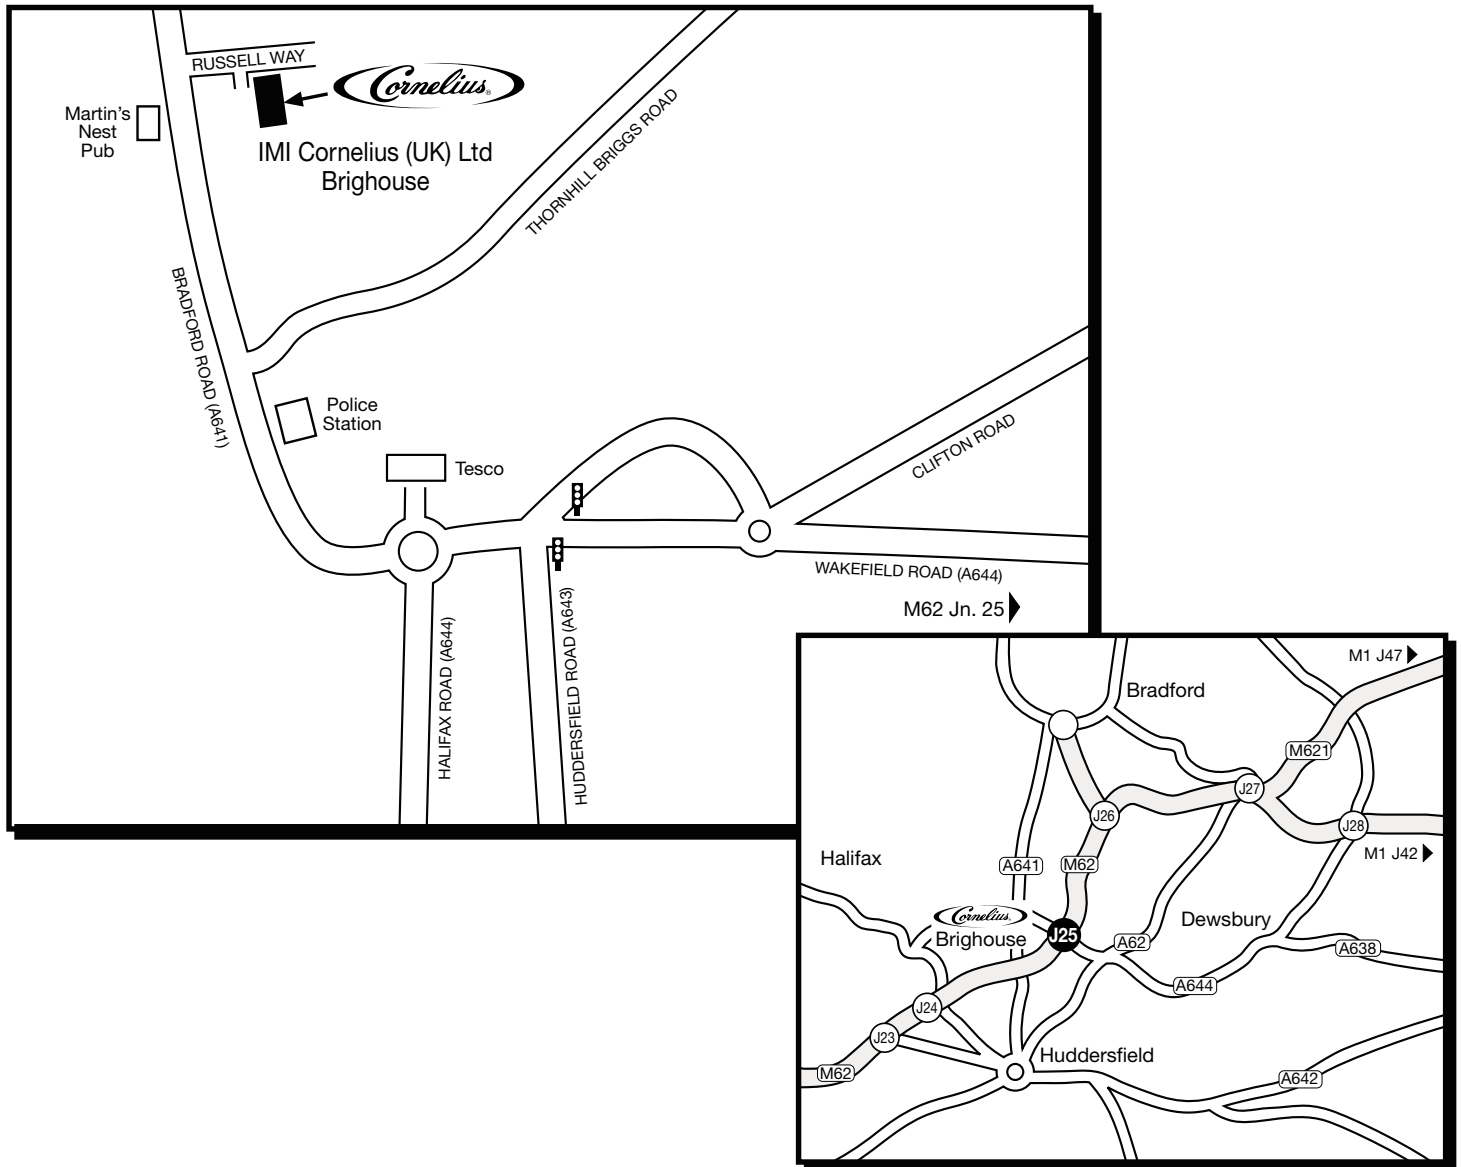

## Map & Directions

### From the South

Take the M1 North and join the M62 Westbound towards Leeds and Bradford. Leave the M62 at junction 25 and follow signs for the A644 towards Brighouse. Go straight on at the 'mini' roundabout and then straight on at the lights (right hand lane). At the next roundabout go straight on following signs for the A641 towards Bradford. As you pass The Martin's Nest Pub on the left, you will see a building lower down on the right. This is IMI Cornelius. Take the next right, then first right into the car park. The reception is situated on the front corner of the building and visitor's parking is directly opposite.

### From the North

Take the A1 (M) and join the M62. Follow the directions from the M62 as described from the South.

### By Rail

Halifax and Huddersfield stations are both approximately 4 miles away, and Brighouse station is 1 mile from the IMI Cornelius site.