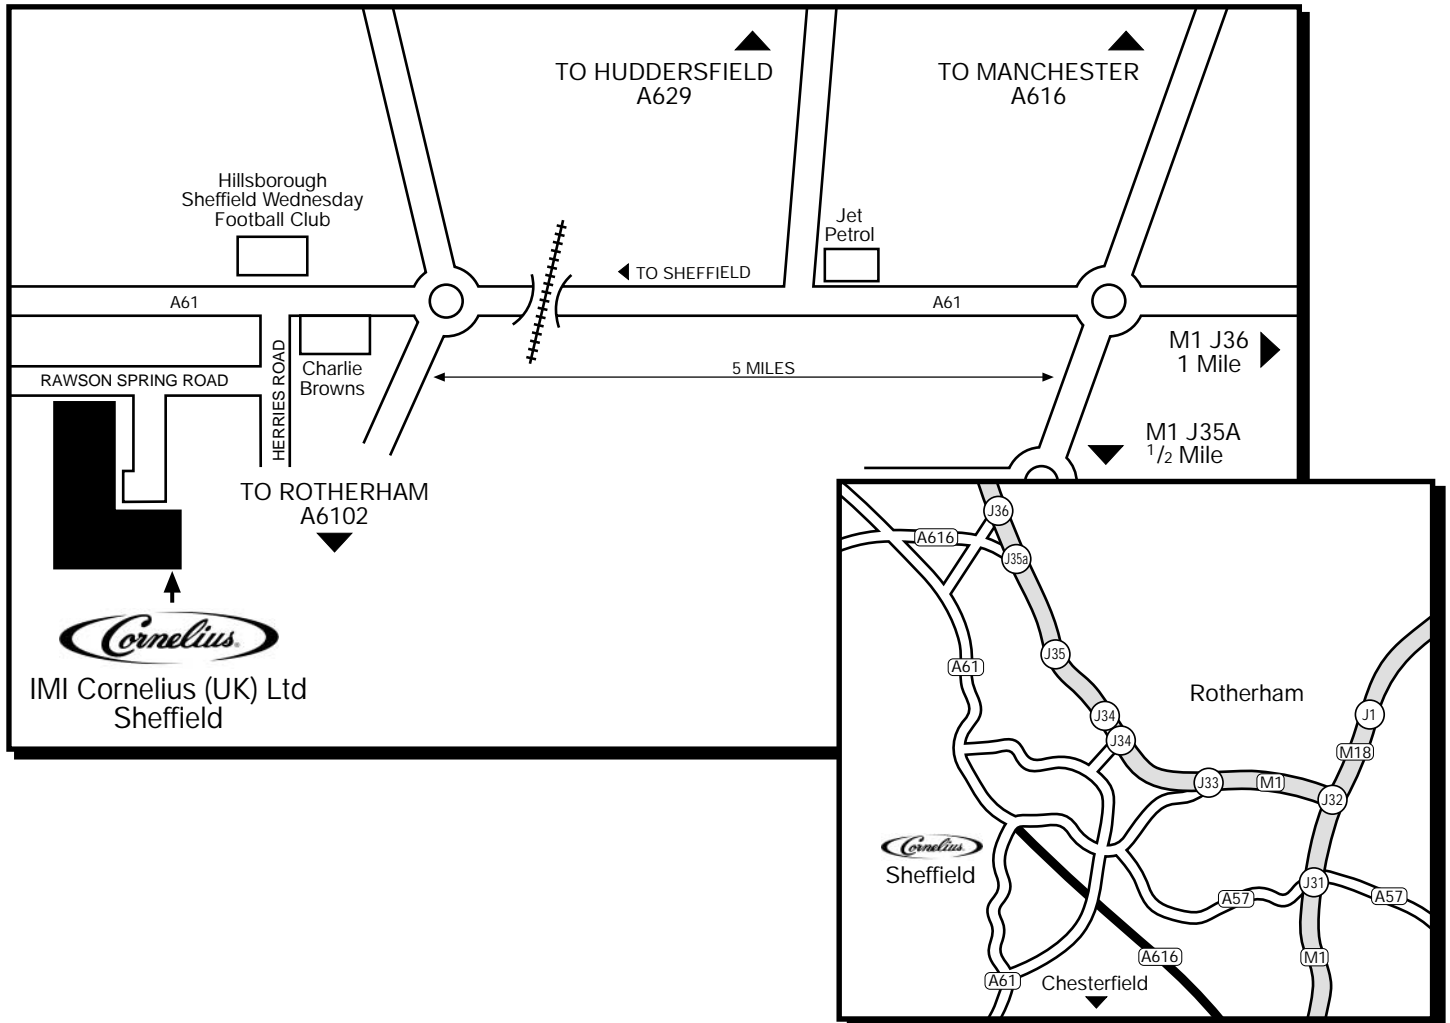

## Map & Directions

### From the South

Take junction 35a of the M1 (signed to Manchester A616). Join the A61 towards Sheffield at the McDonalds roundabout (first exit). Follow the directions from the North, picking up at the McDonalds roundabout.

NOTE: Junction 35a is not accessible FROM or TOWARDS the North.

### From the North

Take junction 36 of the M1 (signed to Barnsley and Sheffield North) take the A61 towards Sheffield. From the McDonalds roundabout, continue along the A61 for about 8 miles, you will go through several sets of traffic lights, under a railway bridge, straight over a roundabout and over a zebra crossing. When the Sheffield Wednesday Football ground is on your right, turn left at the traffic lights onto the A6102 signed towards Rotherham. Take the first right, signed towards the Industrial Estate. (There is a franked mail only post box to the left of this road) You will see a Cornelius sign about 300 yards down the road on the left - turn left up this street and go to the end and through the gates in front of you. Reception is the building in front of you, which goes back to the right. The entrance is through the white doors at the left side of the building as you walk towards the building from the car park gates.